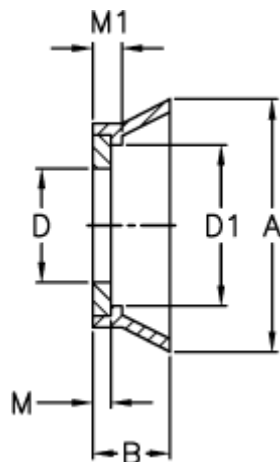

Article number: 03601012

Description: Rubber seal RELS 12

Measures

A = 28.6

B = 6.4

D = 12.25

D1 = 18.5

M = 1.20

M1 = 1.7